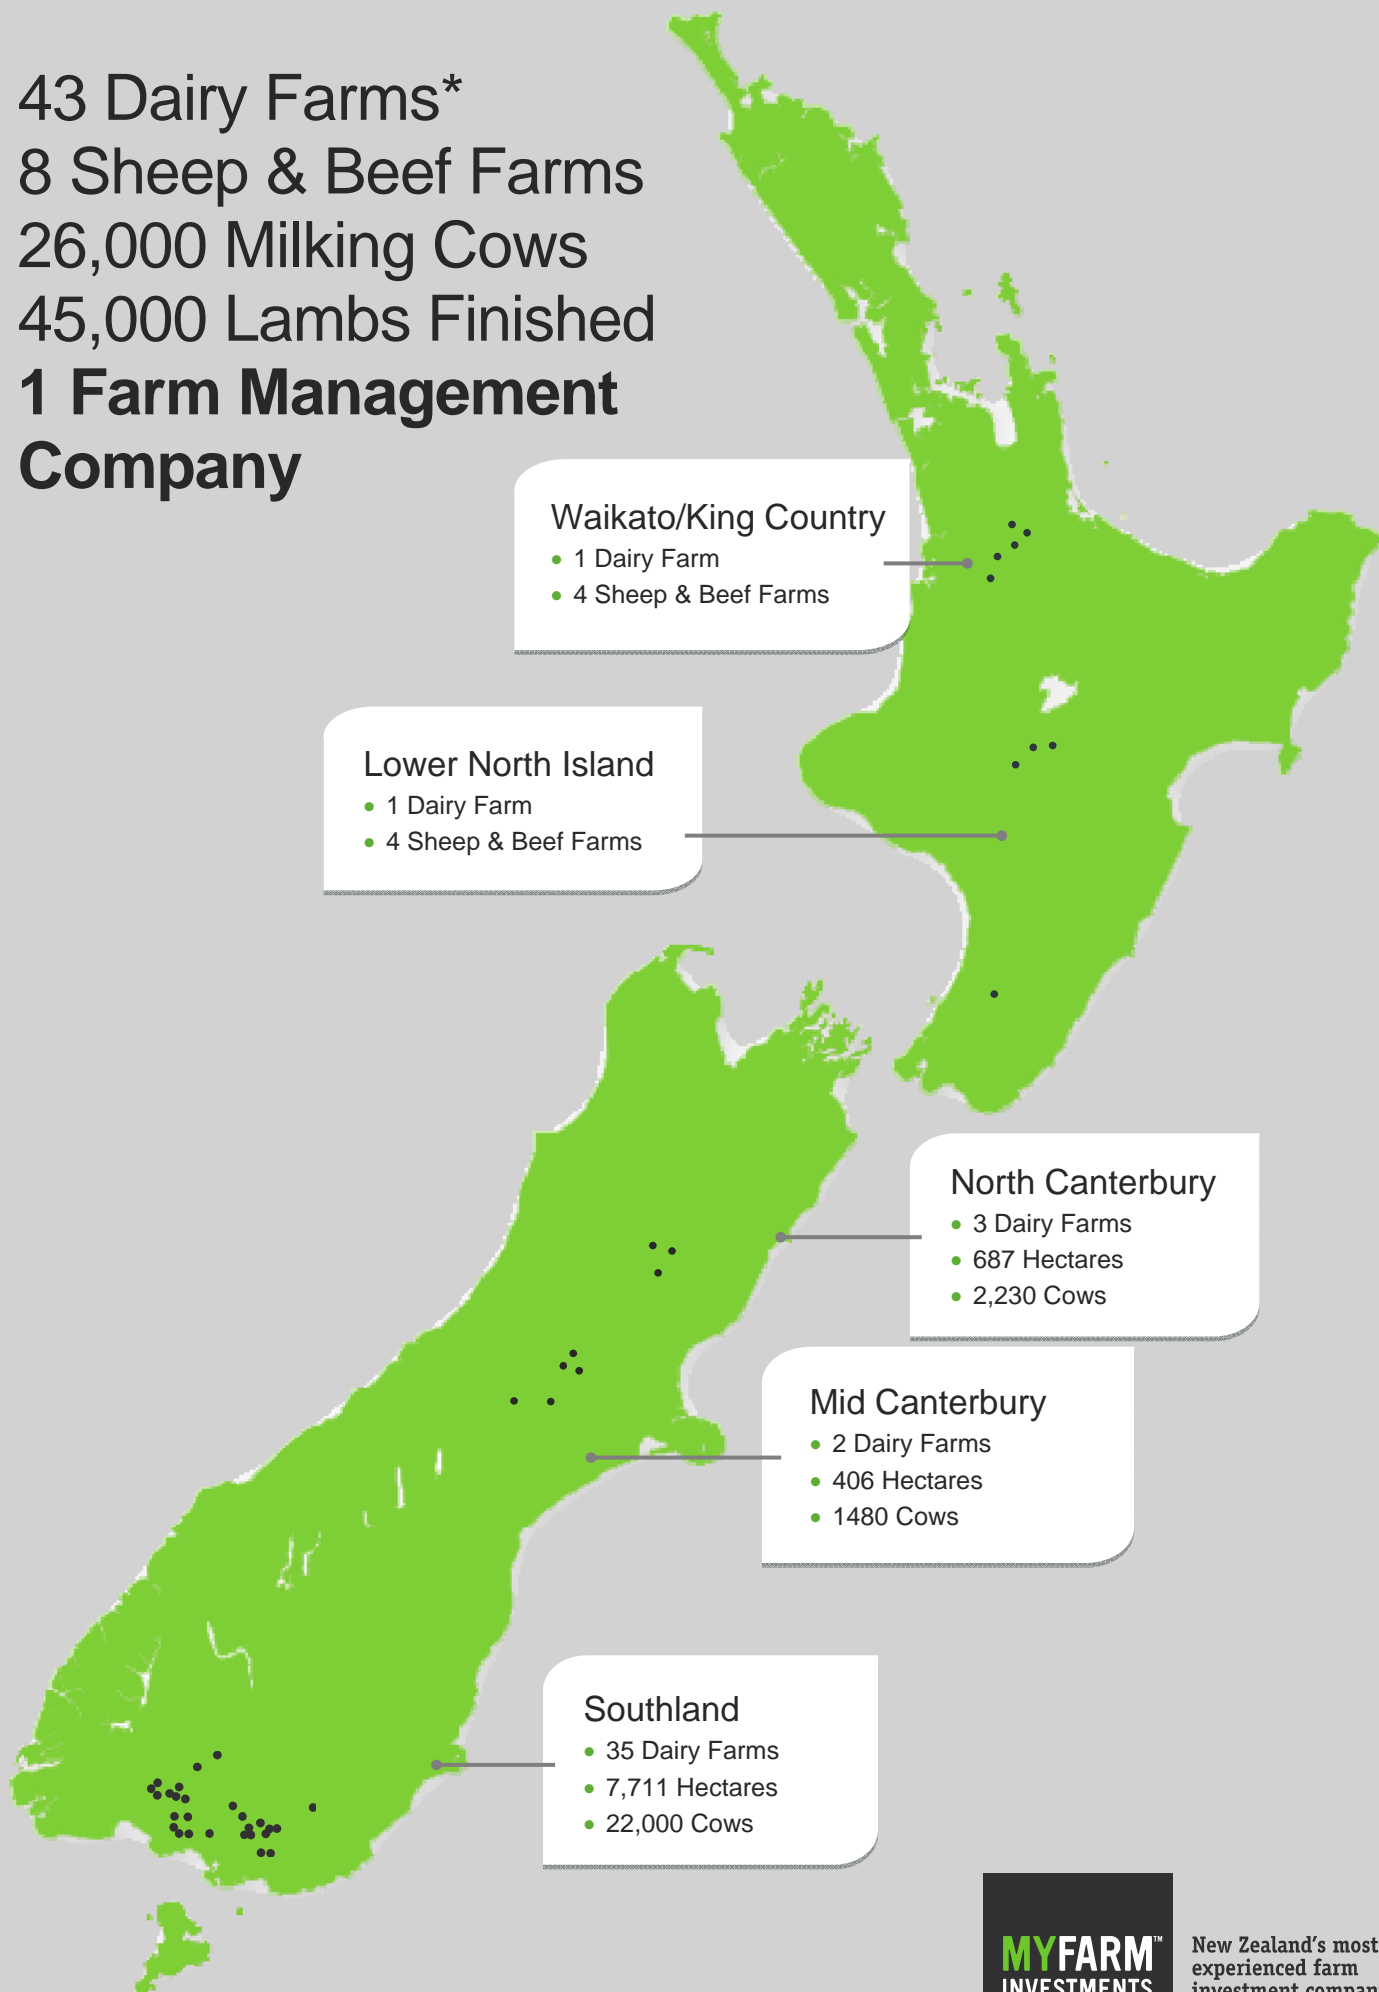

43 Dairy Farms*
8 Sheep & Beef Farms
26,000 Milking Cows
45,000 Lambs Finished
**1 Farm Management
Company**

* Refers to number of milking sheds on MyFarm managed dairy farms

New Zealand's most experienced farm investment company.